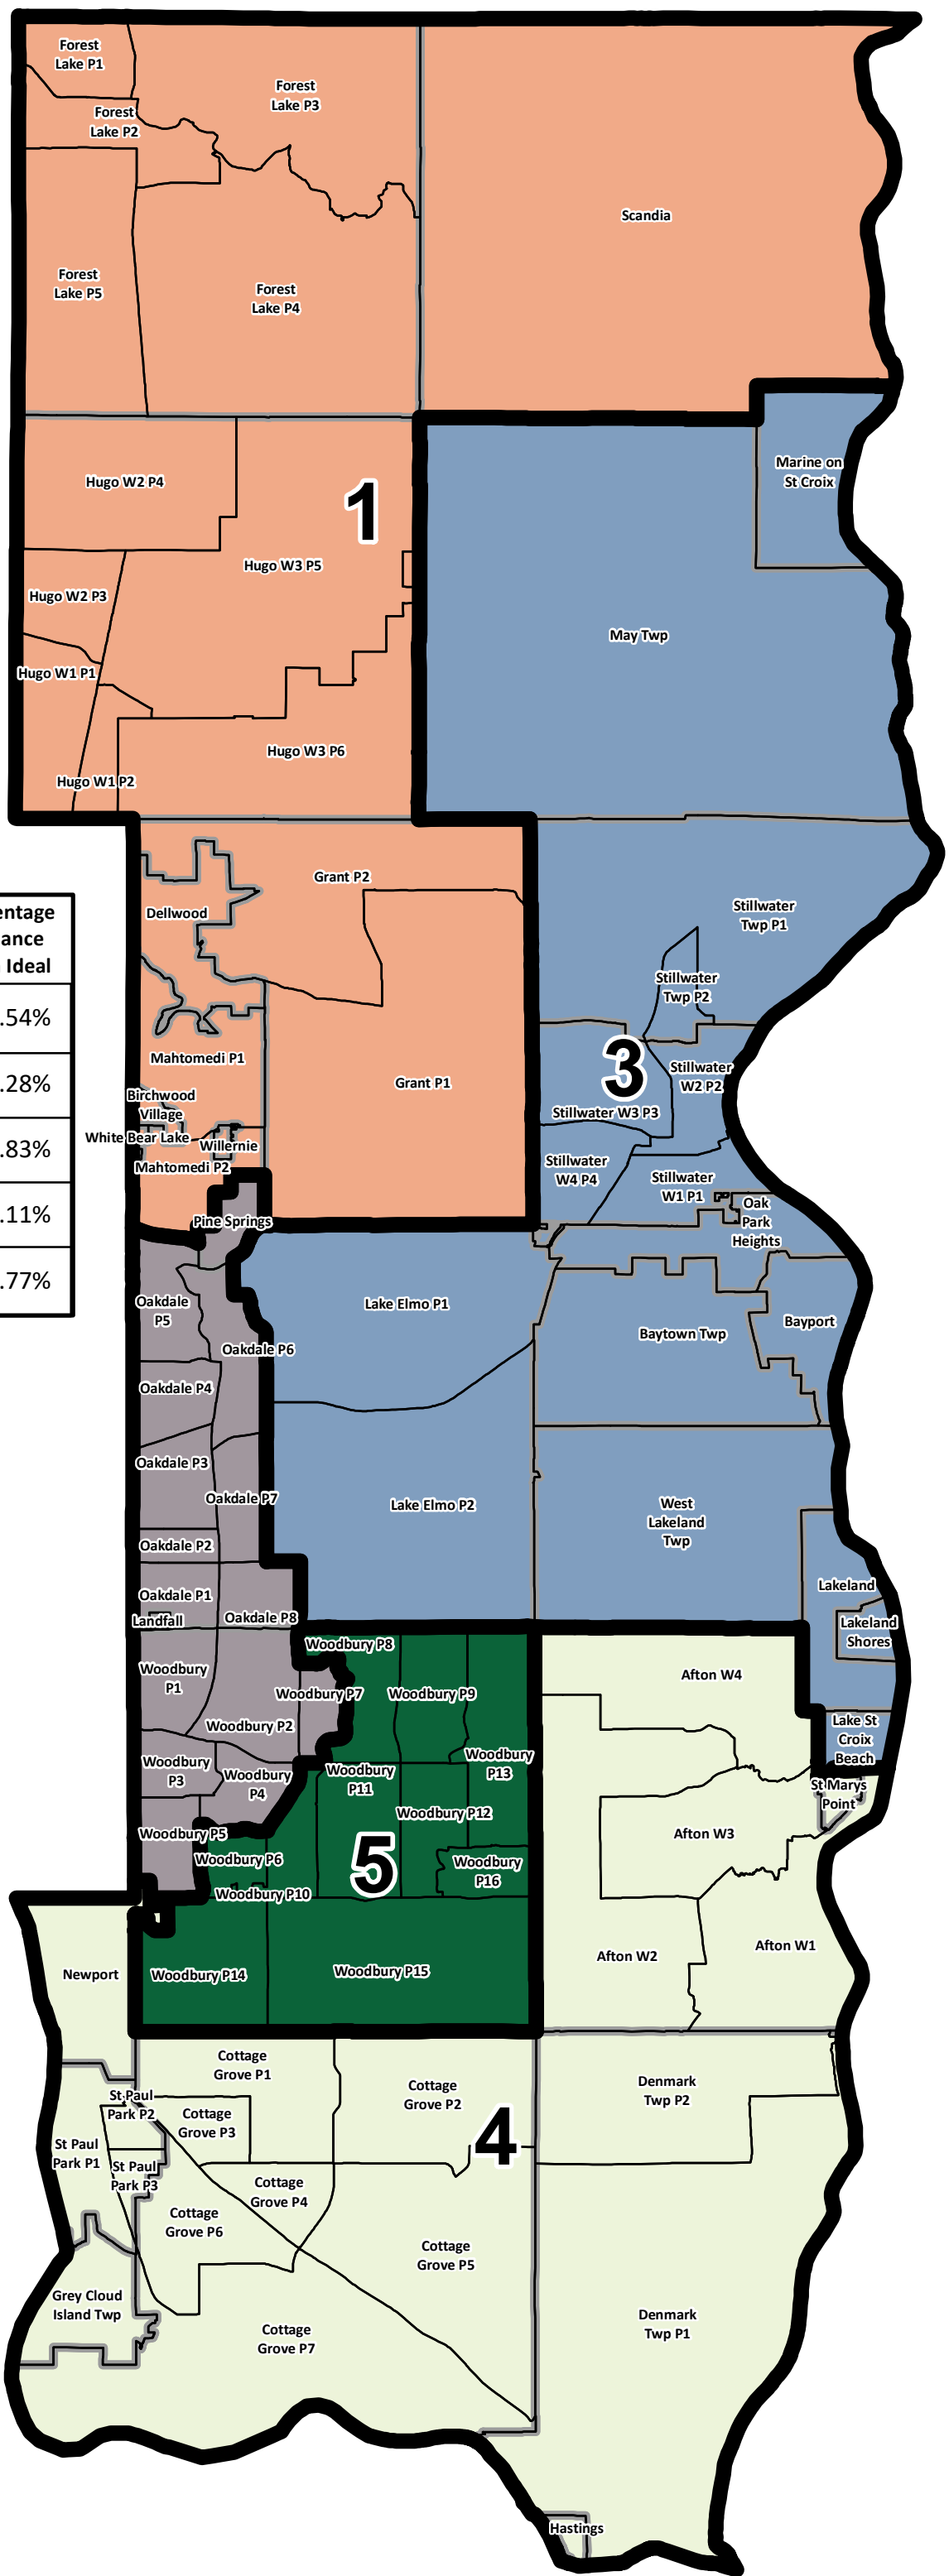

Washington County

2022 Commissioner District Boundaries Map C1

Map C1		2020 Census Population by District	Ideal District Population	Deviation from Ideal Population	Percentage Variance from Ideal
	District 1	55,411	53,514	1,879	3.54%
	District 2	53,663	53,514	149	0.28%
	District 3	53,958	53,514	444	0.83%
	District 4	53,574	53,514	60	0.11%
	District 5	50,962	53,514	-2,552	-4.77%

Data Source: US Census Bureau and MN Legislative Coordinating Committee
Prepared By: The GIS Support Unit - 4/19/2022