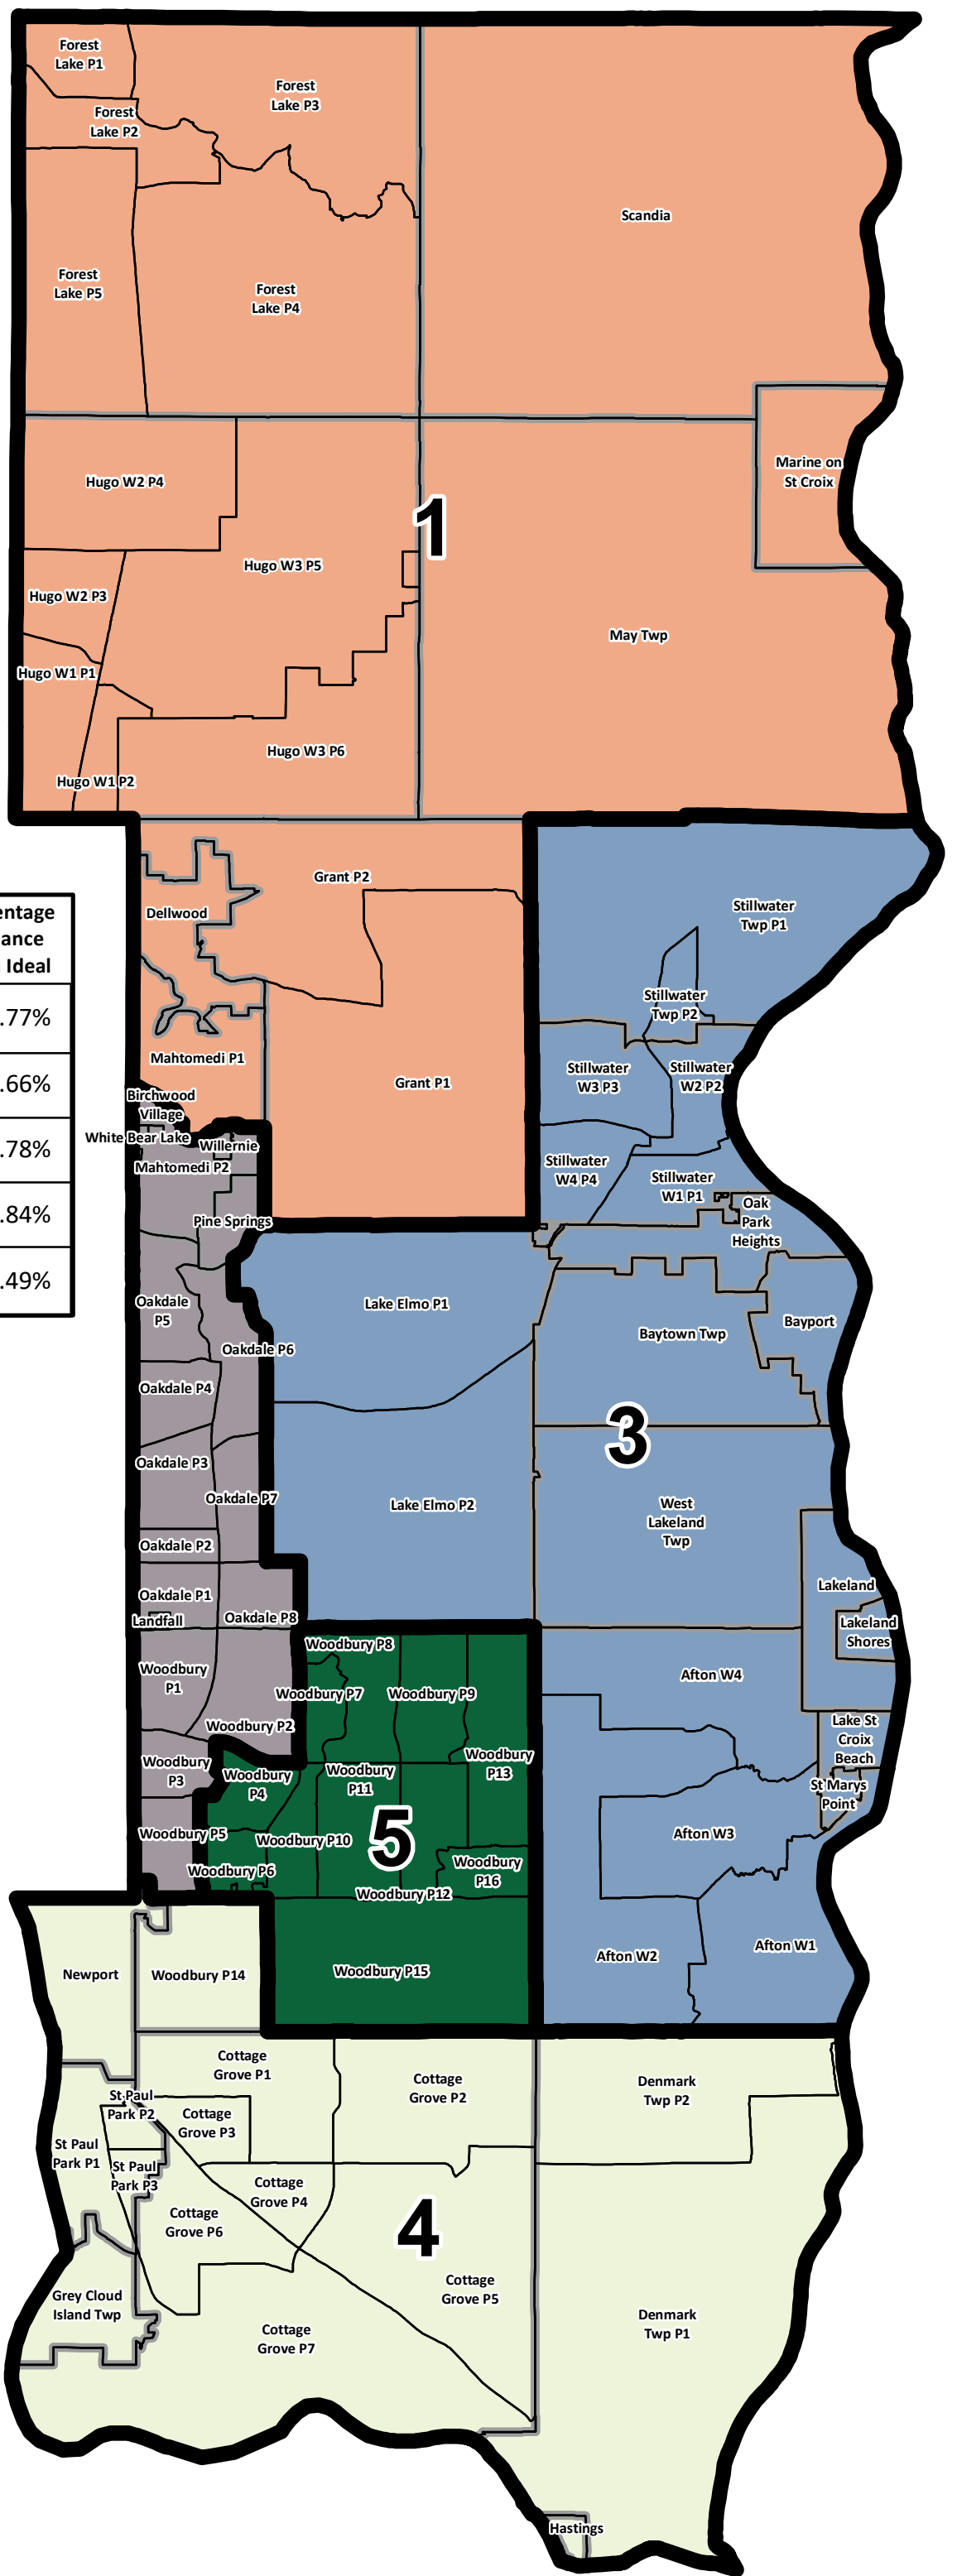

Washington County

2022 Commissioner District Boundaries Map B1

Map B1

	2020 Census Population by District	Ideal District Population	Deviation from Ideal Population	Percentage Variance from Ideal
 District 1	52,565	53,514	-949	-1.77%
 District 2	52,089	53,514	-1,425	-2.66%
 District 3	53,932	53,514	418	0.78%
 District 4	53,064	53,514	-450	-0.84%
 District 5	55,918	53,514	2404	4.49%

Data Source: US Census Bureau and MN Legislative Coordinating Committee
Prepared By: The GIS Support Unit - 4/19/2022